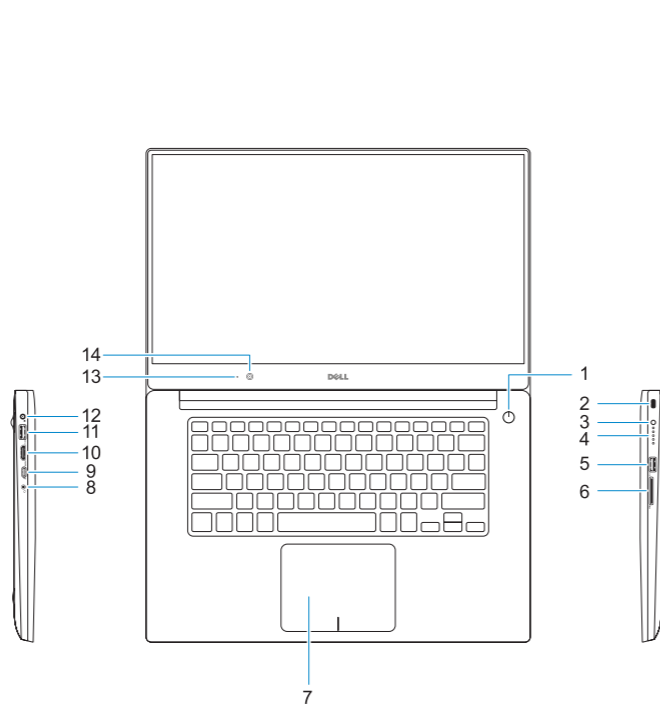

Features

Δυνατότητες | Funcionalidades | Характеристики | תכונות

1. Power button
2. Kensington security slot
3. Battery status button
4. Battery status lights
5. USB 3.0 port with PowerShare
6. Memory card reader
7. Touchpad
8. Headset port
9. Thunderbolt™ 3 port
10. HDMI port
11. USB 3.0 port with PowerShare
12. Power connector
13. Camera status light
14. Camera
15. Speaker
16. Microphone
17. Power status light
18. Microphone
19. Speaker
20. Service tag label