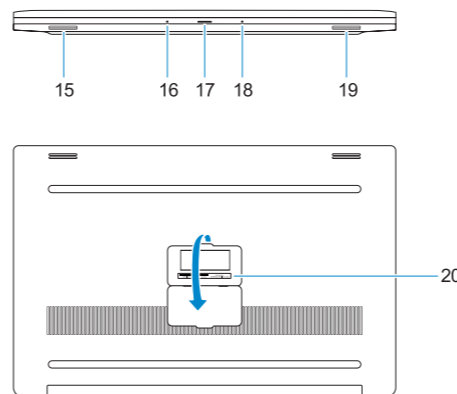

Features

Δυνατότητες | Funcionalidades | Характеристики | תכונות

1. Power button
2. Kensington security slot
3. Battery status button
4. Battery status lights
5. USB 3.0 port with PowerShare
6. Memory card reader
7. Touchpad
8. Headset port
9. Thunderbolt™ 3 port
10. HDMI port
11. USB 3.0 port with PowerShare
12. Power connector
13. Camera status light
14. Camera
15. Speaker
16. Microphone
17. Power status light
18. Microphone
19. Speaker
20. Service tag label